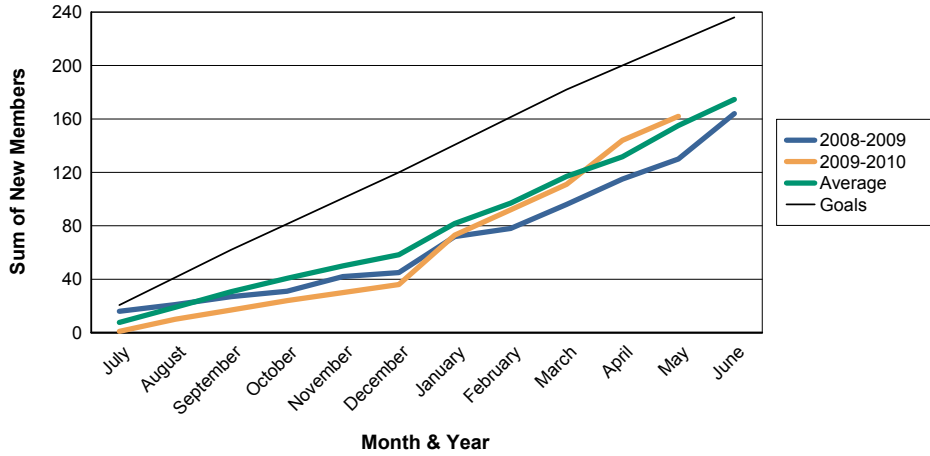

For District 103CS

Sum of Charter Members/ Month & Year

For District 103CS

3 Year Comparisons for GMT Constitutional Area 4

By GMT District

As of May 2010

Sum of New Members/ Month & Year

For District 103CS