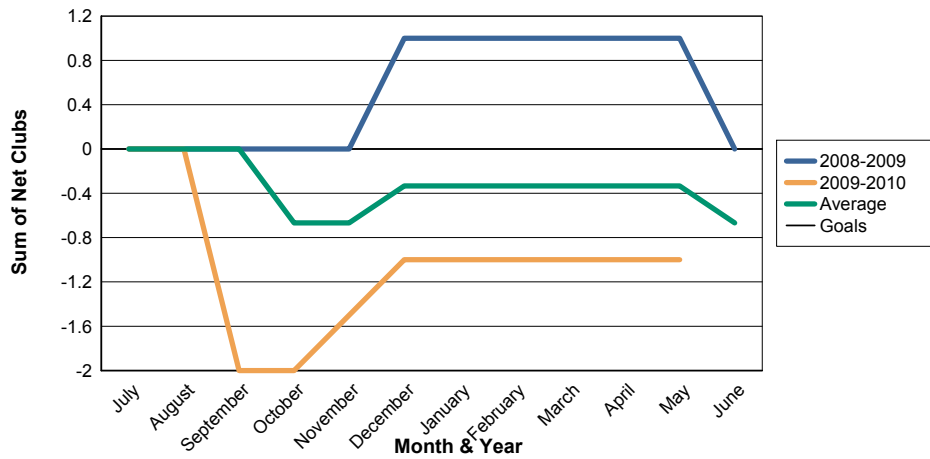

Sum of Net Clubs/ Month & Year

For District 103CS