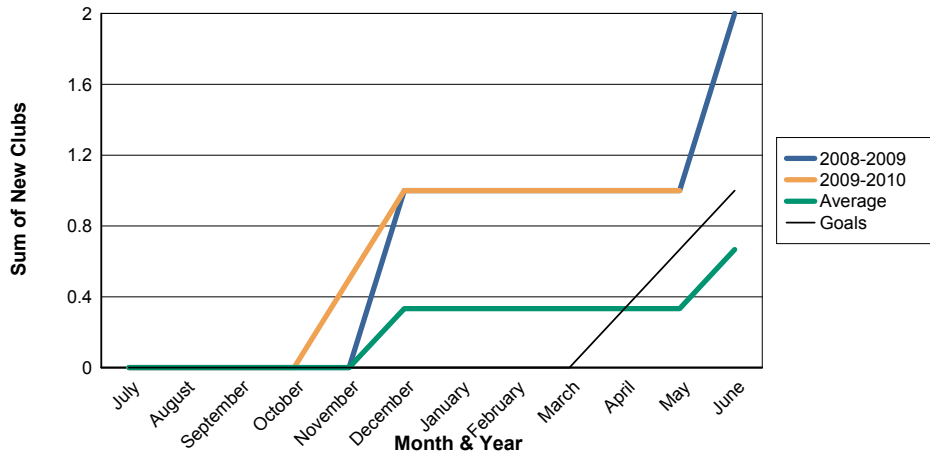

3 Year Comparisons for GMT Constitutional Area 4

By GMT District

As of May 2010

Sum of New Clubs/ Month & Year

For District 103CS

Sum of Dropped Clubs/ Month & Year

For District 103CS

Sum of Net Clubs/ Month & Year