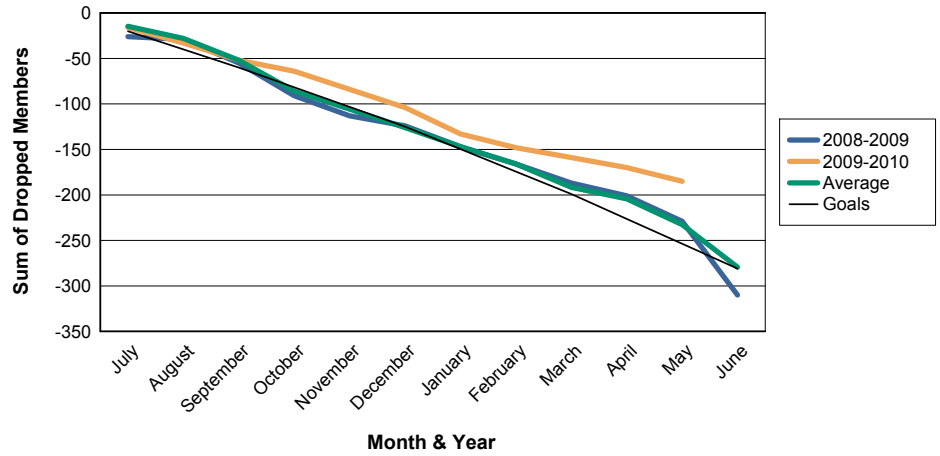

Sum of Dropped Members/ Month & Year

For District 103CS