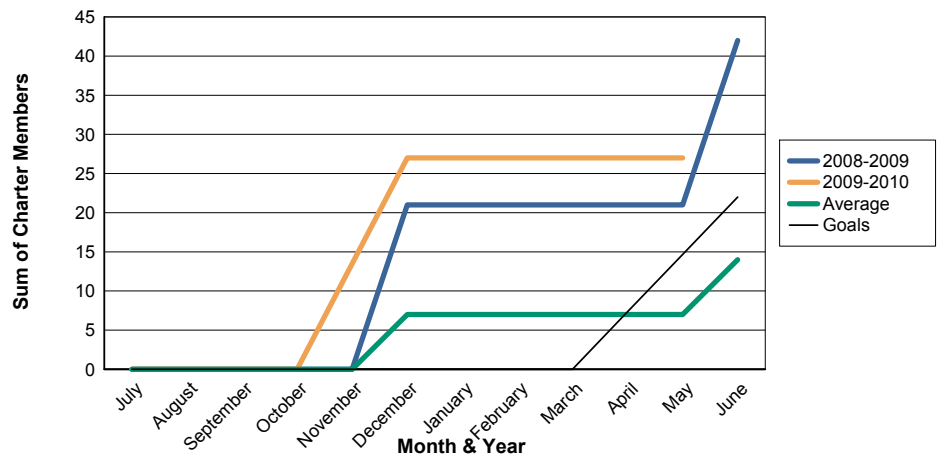

Sum of Charter Members/ Month & Year

For District 103CS