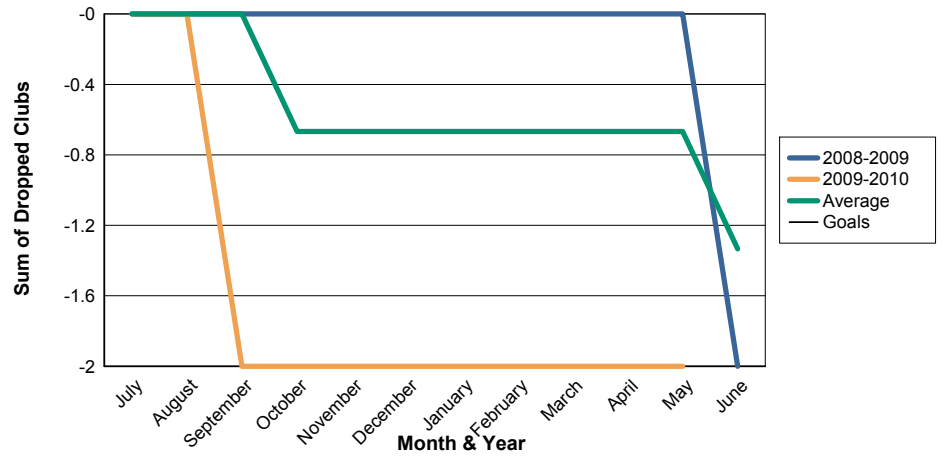

3 Year Comparisons for GMT Constitutional Area 4

By GMT District

As of May 2010

Sum of New Clubs/ Month & Year

For District 103CS

Sum of Dropped Clubs/ Month & Year

For District 103CS

Sum of Net Clubs/ Month & Year